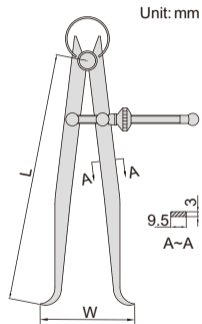

INSIDE SPRING CALIPERS

- Made of carbon steel

Code	Size (L)	Range (W)
7261-150	150mm	20-170mm
7261-200	200mm	22-220mm
7261-250	245mm	30-270mm
7261-300	300mm	30-320mm