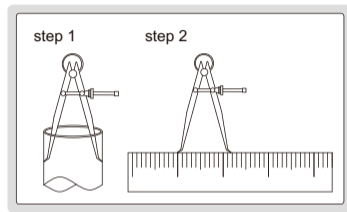

INSIDE SPRING CALIPERS

- Made of carbon steel

Code	Size (L)	Range (W)
7261-150	150mm	20-170mm
7261-200	200mm	22-220mm
7261-250	245mm	30-270mm
7261-300	300mm	30-320mm